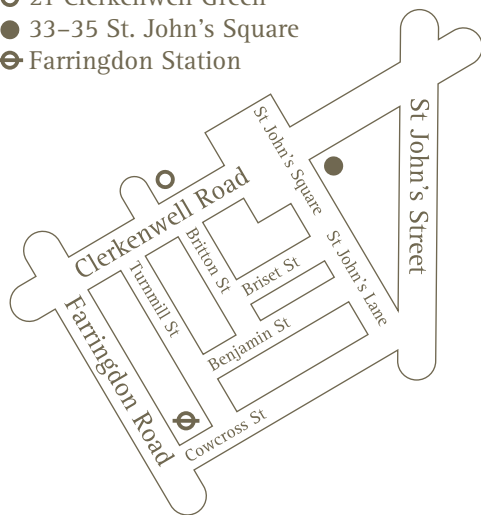

### Where to find us

*Made in Clerkenwell* is spread across Craft Central's two buildings:

21 Clerkenwell Green, London EC1R 0DX  
33–35 St. John's Square, London EC1M 4DS

- 21 Clerkenwell Green
- 33–35 St. John's Square
- 🚉 Farringdon Station